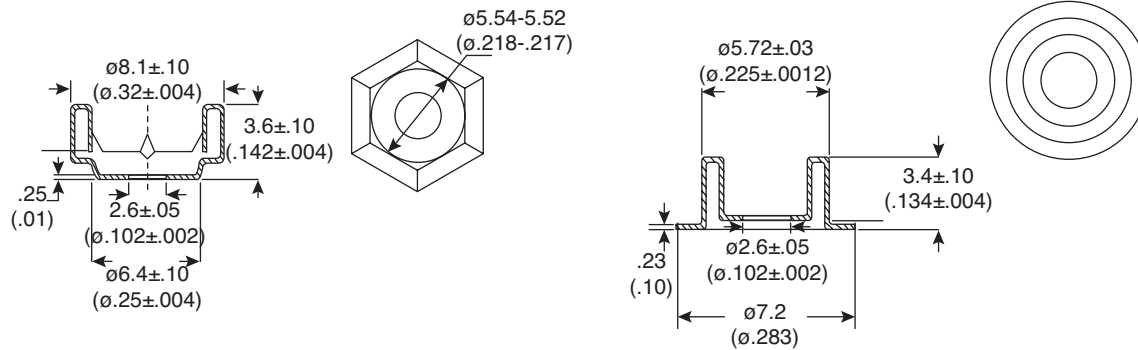

12BC269-GR  
Female Snap

12BC261-GR  
Male Snap

Dimensions: mm (in)

SPECIFICATIONS	
Type:	9V
Material:	Nickel plated brass
<b>RoHS Compliant</b>	

Note: 12BC269-GR has 6 Prongs.